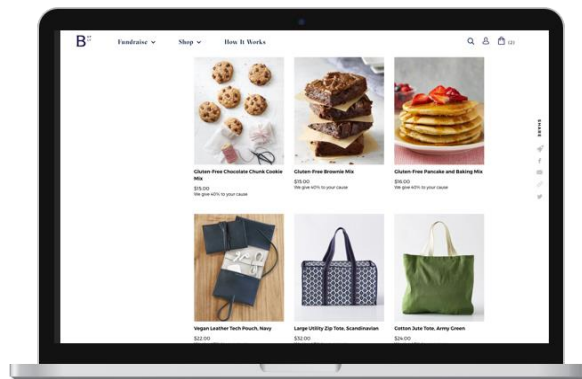

STEP 3

Shop Online!

Orders will ship directly to the purchaser's home.

Go to boonsupply.com/402904 and shop the beautiful collection. 40% of each purchase goes directly to our cause.